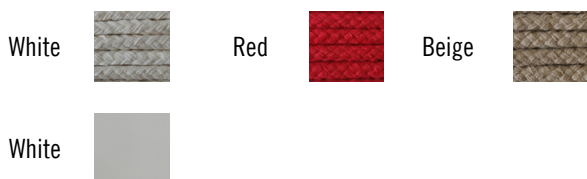

FINISHES

DIMENSIONS AND PACKAGING

Body	Ø30x23cm
Cable length	2m
Net weight	1.40kg
Box dimension	40x40x40cm
Box volume	0.064m³
Box weight	3.8kg

MAINTENANCE

Clean with a smooth cloth. Do not use ammonia, solvents or abrasive cleaning products.