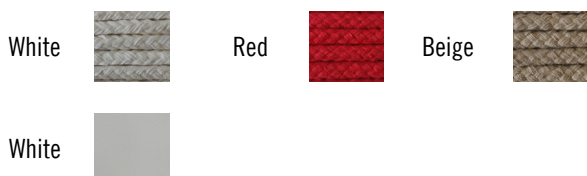

FINISHES

DIMENSIONS AND PACKAGING

Body	Ø58x45cm
Cable length	2m
Net weight	4.5kg
Box dimension	60x60x60cm
Box volume	0.10m³
Box weight	10kg

MAINTENANCE

Clean with a smooth cloth. Do not use ammonia, solvents or abrasive cleaning products.