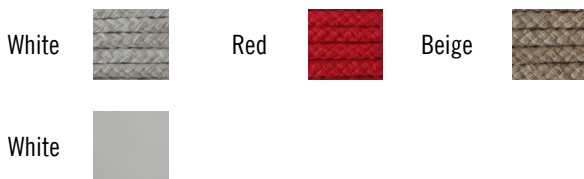

FINISHES

DIMENSIONS AND PACKAGING

Body	Ø45x34cm
Cable length	2m
Net weight	2.7kg
Box dimension	50x50x40cm
Box volume	0.10m³
Box weight	6.2kg

MAINTENANCE

Clean with a smooth cloth. Do not use ammonia, solvents or abrasive cleaning products.