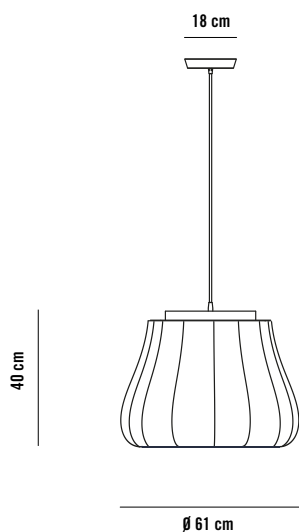

* Bombilla no incluida

ACABADOS

DIMENSIONES Y EMBALAJE

Cuerpo	Ø61x40cm
Longitud de cable	2m
Peso neto	4.10kg
Medida bulto 1	60x60x60cm
Volumen bulto	0.216m ³
Peso bulto	8.25kg

MANTENIMIENTO

Limpiar con un paño suave. No utilizar productos amoniacales, disolventes o abrasivos.

GENERAL SPECIFICATIONS

Installation	Ceiling
Ambient	Indoor
IP	20

MATERIALS

Body	Steel
Shade	Technical fabric

FINISHES

Steel	White, Black Chrome
Technical fabric	White, Red, Brown

GENERAL DIMENSIONS

ELECTRICAL CHARACTERISTICS

* Light bulb not included

FINISHES

DIMENSIONS AND PACKAGING

Body	Ø61x40cm
Cable length	2m
Net weight	4.10kg
Box dimension	60x60x60cm
Box volume	0.216m ³
Box weight	8.25kg

MAINTENANCE

Clean with a smooth cloth. Do not use ammonia, solvents or abrasive cleaning products.