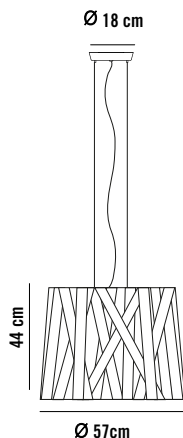

COTAS GENERALES

CARACTERÍSTICAS ELÉCTRICAS

Clase de aislamiento	Clase I
Tipo fuente de luz	LED
Tipo LED	E27
Potencia total	1 x 12W
Temperatura de color	2700K
Voltaje AC	220-240v
Frecuencia	50-60Hz
Regulación (<i>Sujeto a bombilla* regulable</i>)	TRIAC (<i>corde de fase</i>) DALI bajo pedido

* Bombilla no incluida

ACABADOS

Blanco	Blanco Puro	Crema	Negro	Oro
Rojo	Turquesa		Base techo: Cromado Negro	

MANTENIMIENTO

Limpiar con un paño suave. No utilizar productos amoniacales, disolventes o abrasivos.

DIMENSIONES Y EMBALAJE

Cuerpo	57X44cm
Longitud de cable	2m
Peso neto	3,95kg
Medida bulto	60x60x60cm
Volumen bulto	0,216m³
Peso bulto	7,6kg