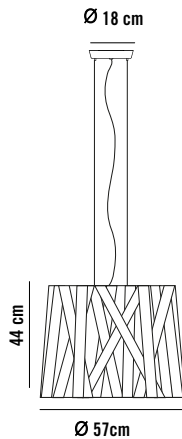

DIMENSIONES Y EMBALAJE

Cuerpo	30x23cm
Longitud de cable	2m
Peso neto	2.2kg
Medida bulto	40X40X40cm
Volumen bulto	0,064m ³
Peso bulto	4,4kg

IMAGE

DESCRIPTION

Suspension lamp shaped by a satin ribbon that wraps a delicate black metal structure. This lamp is a dynamic dress that expresses density and transparency, the elegant personality of a dress made of light.

* Light bulb not included

FINISHES

DIMENSIONS AND PACKAGING

Body	30x23cm
Cable length	2m
Net weight	2.2kg
Box dimension	40X40X40cm
Box volume	0.064m ³
Box weight	4.4kg

MAINTENANCE

Clean with a smooth cloth. Do not use ammonia, solvents or abrasive cleaning products.

DIMENSIONES Y EMBALAJE

Cuerpo	57X44cm
Longitud de cable	2m
Peso neto	3,95kg
Medida bulto	60x60x60cm
Volumen bulto	0,216m ³
Peso bulto	7,6kg

IMAGE

GENERAL DIMENSIONS

FINISHES

MAINTENANCE

Clean with a smooth cloth. Do not use ammonia, solvents or abrasive cleaning products.

* Light bulb not included

DIMENSIONS AND PACKAGING

Body	57X44cm
Cable length	2m
Net weight	3.95kg
Box dimension	60x60x60cm
Box volume	0.216m ³
Box weight	7.6kg

IMAGEN

COTAS GENERALES

ACABADOS

MANTENIMIENTO

Limpiar con un paño suave. No utilizar productos amoniacales, disolventes o abrasivos.