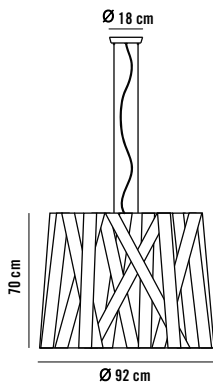

COTAS GENERALES