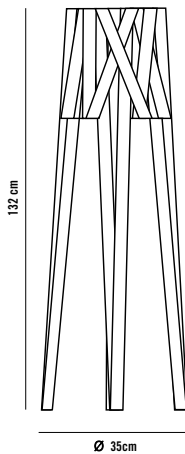

* Bombilla no incluida

DIMENSIONES Y EMBALAJE

Cuerpo	20x27cm
Longitud de cable	170cm
Peso neto	2kg
Medida bulto	30x30x40cm
Volumen bulto	0.036m ³
Peso bulto	3kg

IMAGE

GENERAL DIMENSIONS

FINISHES

MAINTENANCE

DIMENSIONES Y EMBALAJE

Cuerpo	38x45cm
Longitud de cable	170cm
Peso neto	3kg
Medida bulto	50x50x55cm
Volumen bulto	0,1375m ³
Peso bulto	4,8kg

IMAGE

DESCRIPTION

Table lamp shaped by a satin ribbon that wraps a delicate black metal structure. This lamp is a dynamic dress that expresses density and transparency, the elegant personality of a dress made of light.

* Light bulb not included

FINISHES

DIMENSIONS AND PACKAGING

Body	38x45cm
Cable length	170cm
Net weight	3kg
Box dimension	50x50x55cm
Box volume	0.1375m ³
Box weight	4.8kg

MAINTENANCE

Clean with a smooth cloth. Do not use ammonia, solvents or abrasive cleaning products.

DIMENSIONES Y EMBALAJE

Cuerpo	35x132cm
Longitud de cable	170cm
Peso neto	11kg
Medida bulto 1	70x70x175
Medida bulto 2	80x80x170
Volumen total	1.9455m ³
Peso total	14.85kg

IMAGE

GENERAL DIMENSIONS

FINISHES