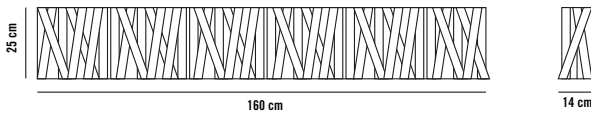

GENERAL DIMENSIONS