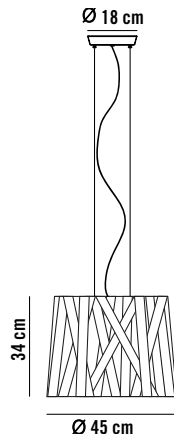

COTAS GENERALES

CARACTERÍSTICAS ELÉCTRICAS

Clase de aislamiento	Clase I
Tipo fuente de luz	LED
Tipo LED	E27
Potencia total	1 x 10W
Temperatura de color	2700K
Voltaje AC	220-240v
Frecuencia	50-60Hz
Regulación (<i>Sujeto a bombilla* regulable</i>)	TRIAC (<i>corde de fase</i>) DALI bajo pedido

* Bombilla no incluida

ACABADOS

Blanco	Blanco Puro	Crema	Negro	Oro
Rojo	Turquesa		Base techo: Cromado Negro	

MANTENIMIENTO

Limpiar con un paño suave. No utilizar productos amoniacales, disolventes o abrasivos.

DIMENSIONES Y EMBALAJE

Cuerpo	45x34cm
Longitud de cable	2m
Peso neto	1,45kg
Medida bulto	30x30x50cm
Volumen bulto	0,045m³
Peso bulto	2,8kg