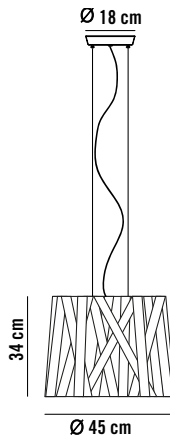

GENERAL DIMENSIONS

ELECTRICAL CHARACTERISTICS

Safety class	Class I
Light source	LED
LED type	E27
Rated input wattage	1 x 10W
Colour Temperature	2700K
AC Voltage	220-240v
Frequency	50-60Hz
Dimmer <i>(Subject to dimmable light bulb*)</i>	TRIAC <i>(phase cut)</i> DALI on request

* Light bulb not included