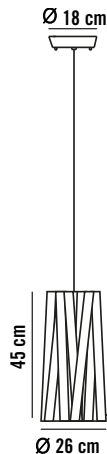

COTAS GENERALES