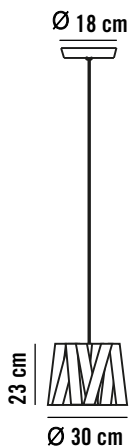

COTAS GENERALES