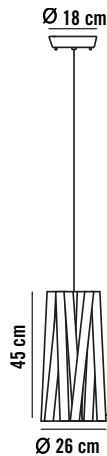

GENERAL DIMENSIONS