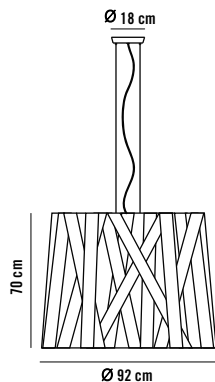

GENERAL DIMENSIONS