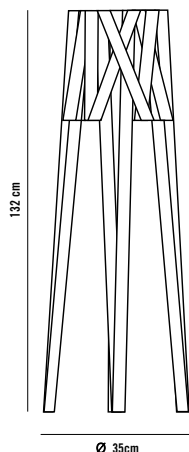

COTAS GENERALES

CARACTERÍSTICAS ELÉCTRICAS

Clase de aislamiento	Clase I
Tipo fuente de luz	LED
Tipo LED	E27
Potencia total	1 x 12W
Temperatura de color	2700K
Voltaje AC	220-240v
Frecuencia	50-60Hz
Regulación (<i>Sujeto a bombilla* regulable</i>)	TRIAC (<i>corde de fase</i>) DALI bajo pedido

* Bombilla no incluida

ACABADOS

Blanco	Blanco Puro	Crema	Negro	Oro
Rojo	Turquesa		Base techo: Cromado Negro	

MANTENIMIENTO

Limpiar con un paño suave. No utilizar productos amoniacales, disolventes o abrasivos.

DIMENSIONES Y EMBALAJE

Cuerpo	35x132cm
Longitud de cable	170cm
Peso neto	11kg
Medida bulto 1	70x70x175
Medida bulto 2	80x80x170
Volumen total	1.9455m³
Peso total	14.85kg