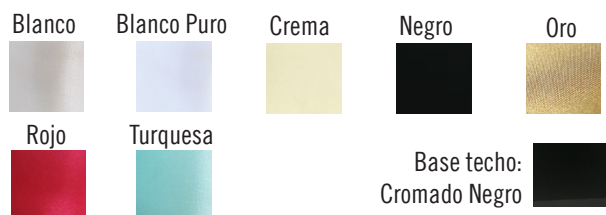

ACABADOS

MANTENIMIENTO

Limpiar con un paño suave. No utilizar productos amoniacales, disolventes o abrasivos.

DESCRIPCIÓN

Lámpara de mesa compuesta por una cinta de raso que envuelve una delicada estructura metálica negra. Dress es un vestido dinámico que expresa densidad y transparencia, la personalidad elegante de un vestido de luz.

ESPECIFICACIONES GENERALES

Montaje	Mesa
Ambiente	Interior
IP	20

MATERIALES

Cuerpo	Cinta de raso
Base techo	Acero
Difusor	Algodón

ACABADOS

Cinta de raso	Blanco, Rojo, Negro, Crema, Turquesa, Blanco Puro, Oro
Acero	Cromo Negro
Algodón	Blanco

CARACTERÍSTICAS ELÉCTRICAS

Clase de aislamiento	Clase I
Tipo fuente de luz	LED
Tipo LED	G9
Potencia total	1 x 5W
Temperatura de color	2700K
Voltaje AC	220-240v
Frecuencia	50-60Hz
Regulación (<i>Sujeto a bombilla* regulable</i>)	TRIAC (<i>corde de fase</i>) DALI bajo pedido

* Bombilla no incluida

DIMENSIONES Y EMBALAJE

Cuerpo	20x27cm
Longitud de cable	170cm
Peso neto	2kg
Medida bulto	30x30x40cm
Volumen bulto	0.036m³
Peso bulto	3kg