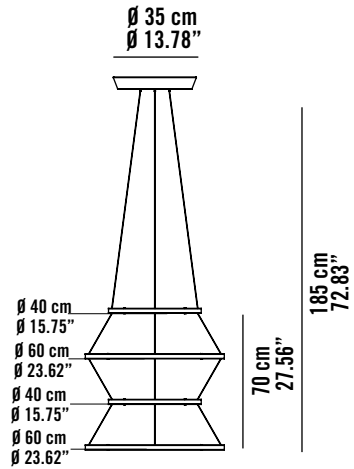

fambuena

Craft Lighting Heart

9131

9132

9133

9134