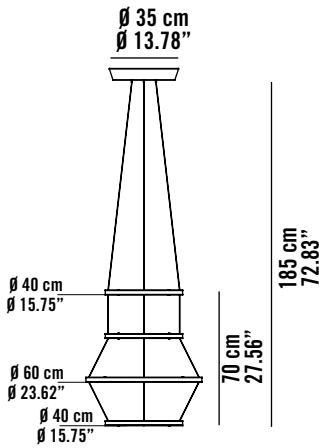

fambuena

Craft Lighting Heart

9131