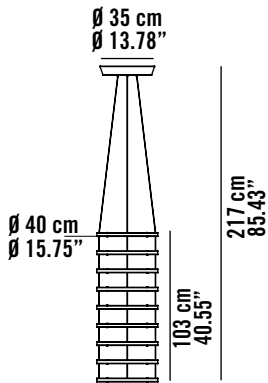

fambuena

Craft Lighting Heart

9126