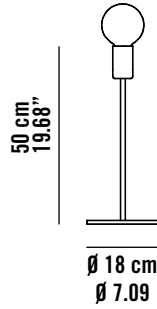

fambuena

Craft Lighting Heart

6060

6061

6062

6068