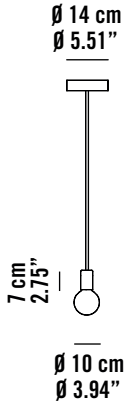

fambuena

Craft Lighting Heart

6060