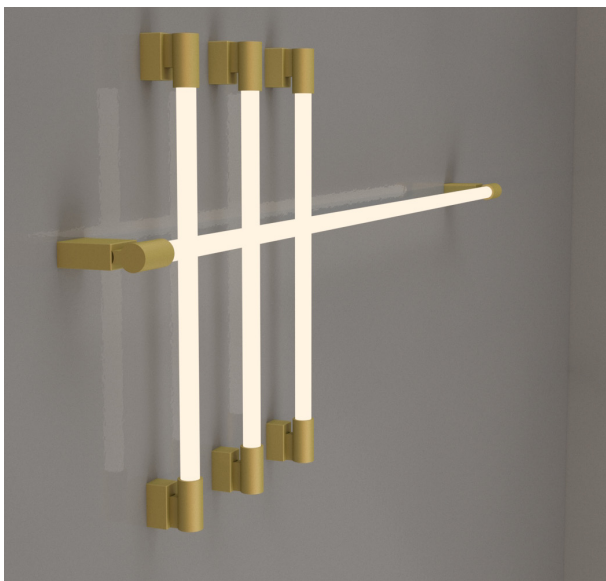

IMAGEN

DESCRIPCIÓN

Fluor es un aplique de pared y techo que reinterpreta el clásico fluorescente para llevarlo a entornos más elegantes. Gracias a los tres tamaños y dos alturas en que se presenta consigue crear múltiples combinaciones jugando con la sencillez y expresividad de la línea recta. Está fabricado con tubo LED de alta eficiencia y larga durabilidad.

Peso bulto 2kg (6076)/2kg (6078)/2.2kg (6080)

MANTENIMIENTO

Limpiar con un paño suave. No utilizar productos amoniacales, disolventes o abrasivos.

IMAGE

DESCRIPTION

Fluor is a wall and ceiling light that reinterprets the classic fluorescent to bring it to more elegant settings. Thanks to the three sizes and two heights in which it is presented, it creates multiple combinations playing with the simplicity and expressiveness of the straight line. It is made with a high-efficiency and long-lasting LED tube.

Peso bulto

2,1kg/2,1kg/2,3kg

MANTENIMIENTO

Limpiar con un paño suave. No utilizar productos amoniacales, disolventes o abrasivos.

IMAGE

DESCRIPTION

Fluor is a wall and ceiling light that reinterprets the classic fluorescent to bring it to more elegant settings. Thanks to the three sizes and two heights in which it is presented, it creates multiple combinations playing with the simplicity and expressiveness of the straight line. It is made with a high-efficiency and long-lasting LED tube.