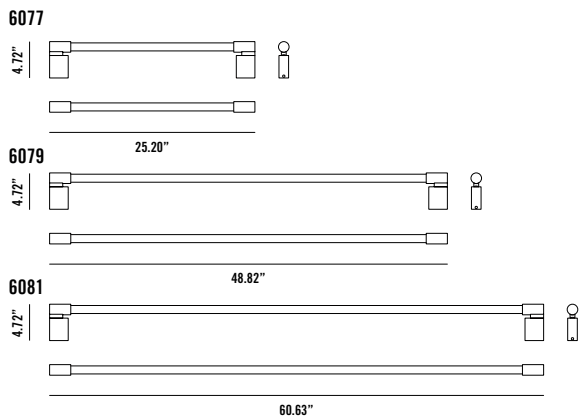

GENERAL DIMENSIONS

ELECTRICAL CHARACTERISTICS

Safety class Class II
Light source LED
LED type T8
Rated input wattage 1 x 7W (6077)/1 x 16W (6079)/1 x 25W (6081)
Colour Temperature 3000K
AC Voltage 110-120v
Frequency 50-60Hz
Dimmer No*

* Wireless dimming on request

For U.S.A / Canada contact Our North American Distributor - Zaneen Lighting contact@zaneen.com

FINISHES

DIMENSIONS AND PACKAGING

Body 25.20" x 3.03" (6077)
48.82" x 3.03" (6079)
60.63" x 3.03" (6081)

Net weight 0.7kg (6077)/0.8kg (6079)/0.9kg (6081)

Box dimension/volume 3.94"x7.87"x27.56"/0.014m³ (6077)
3.94"x7.87"x55.12"/0.028m³ (6079)
3.94"x7.87"x66.93"/0.034m³ (6081)

Box weight 2.1kg (6077)/2.1kg (6079)/2.3kg (6081)

MAINTENANCE

Clean with a smooth cloth. Do not use ammonia, solvents or abrasive cleaning products.