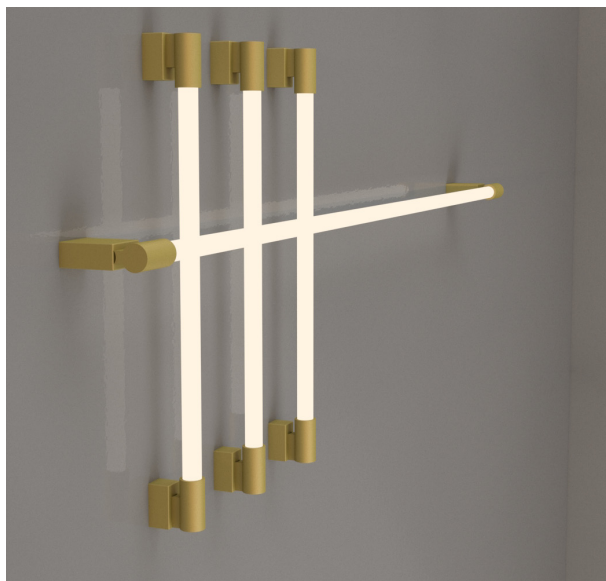

IMAGEN

DESCRIPCIÓN

Fluor es un aplique de pared y techo que reinterpreta el clásico fluorescente para llevarlo a entornos más elegantes. Gracias a los tres tamaños y dos alturas en que se presenta consigue crear múltiples combinaciones jugando con la sencillez y expresividad de la línea recta. Está fabricado con tubo LED de alta eficiencia y larga durabilidad.

Peso bulto 2kg (6076)/2kg (6078)/2.2kg (6080)

MANTENIMIENTO

Limpiar con un paño suave. No utilizar productos amoniacales, disolventes o abrasivos.

IMAGE

DESCRIPTION

Fluor is a wall and ceiling light that reinterprets the classic fluorescent to bring it to more elegant settings. Thanks to the three sizes and two heights in which it is presented, it creates multiple combinations playing with the simplicity and expressiveness of the straight line. It is made with a high-efficiency and long-lasting LED tube.

Box weight 2kg (6076)/2kg (6078)/2.2kg (6080)

MAINTENANCE

Clean with a smooth cloth. Do not use ammonia, solvents or abrasive cleaning products.

IMAGE

DESCRIPTION

Fluor is a wall and ceiling light that reinterprets the classic fluorescent to bring it to more elegant settings. Thanks to the three sizes and two heights in which it is presented, it creates multiple combinations playing with the simplicity and expressiveness of the straight line. It is made with a high-efficiency and long-lasting LED tube.