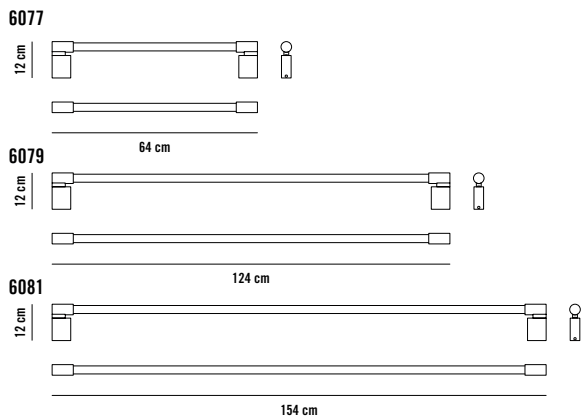

GENERAL DIMENSIONS

ELECTRICAL CHARACTERISTICS

Safety class Class II
Light source LED
LED type T8
Rated input wattage 1 x 7W (6077)/1 x 16W (6079)/1 x 25W (6081)
Colour Temperature 3000K
AC Voltage 220-240v
Frequency 50-60Hz
Dimmer No*

* Wireless dimming on request

FINISHES

DIMENSIONS AND PACKAGING

Body 64 x 12cm (6077)
124 x 12cm (6079)
154 x 12cm (6081)

Net weight 0.7kg(6077) /0.8kg(6079) /0.9kg(6081)

Box dimension/volume 10x20x70cm/0.014m³ (6077)
10x20x140cm/0.028m³(6079)
10x20x170cm/0.034m³(6081)

Box weight 2.1kg (6077)/2.1kg (6079)/2.3kg (6081)

MAINTENANCE

Clean with a smooth cloth. Do not use ammonia, solvents or abrasive cleaning products.