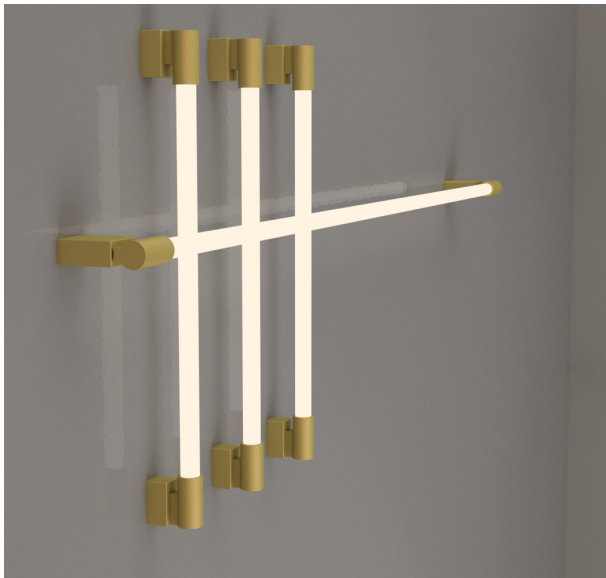

IMAGEN

DESCRIPCIÓN

Fluor es un aplique de pared y techo que reinterpreta el clásico fluorescente para llevarlo a entornos más elegantes. Gracias a los tres tamaños y dos alturas en que se presenta consigue crear múltiples combinaciones jugando con la sencillez y expresividad de la línea recta. Está fabricado con tubo LED de alta eficiencia y larga durabilidad.

Peso bulto 2kg (6076)/2kg (6078)/2.2kg (6080)

MANTENIMIENTO

Limpiar con un paño suave. No utilizar productos amoniacales, disolventes o abrasivos.

IMAGE

DESCRIPTION

Fluor is a wall and ceiling light that reinterprets the classic fluorescent to bring it to more elegant settings. Thanks to the three sizes and two heights in which it is presented, it creates multiple combinations playing with the simplicity and expressiveness of the straight line. It is made with a high-efficiency and long-lasting LED tube.

Box weight 2kg (6076)/2kg (6078)/2.2kg (6080)

MAINTENANCE

Clean with a smooth cloth. Do not use ammonia, solvents or abrasive cleaning products.

IMAGE

DESCRIPTION

Fluor is a wall and ceiling light that reinterprets the classic fluorescent to bring it to more elegant settings. Thanks to the three sizes and two heights in which it is presented, it creates multiple combinations playing with the simplicity and expressiveness of the straight line. It is made with a high-efficiency and long-lasting LED tube.