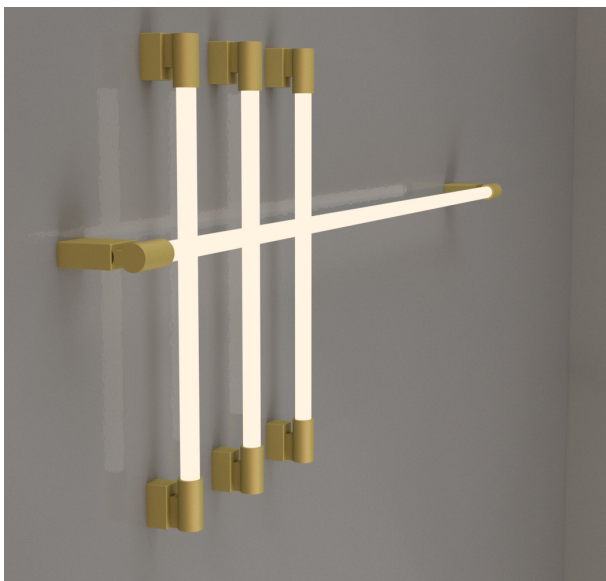

IMAGEN

DESCRIPCIÓN

Fluor es un aplique de pared y techo que reinterpreta el clásico fluorescente para llevarlo a entornos más elegantes. Gracias a los tres tamaños y dos alturas en que se presenta consigue crear múltiples combinaciones jugando con la sencillez y expresividad de la línea recta. Está fabricado con tubo LED de alta eficiencia y larga durabilidad.

IMAGE

DESCRIPTION

Fluor is a wall and ceiling light that reinterprets the classic fluorescent to bring it to more elegant settings. Thanks to the three sizes and two heights in which it is presented, it creates multiple combinations playing with the simplicity and expressiveness of the straight line. It is made with a high-efficiency and long-lasting LED tube.

Box weight 2kg (6076)/2kg (6078)/2.2kg (6080)

MAINTENANCE

Clean with a smooth cloth. Do not use ammonia, solvents or abrasive cleaning products.

IMAGE

DESCRIPTION

Fluor is a wall and ceiling light that reinterprets the classic fluorescent to bring it to more elegant settings. Thanks to the three sizes and two heights in which it is presented, it creates multiple combinations playing with the simplicity and expressiveness of the straight line. It is made with a high-efficiency and long-lasting LED tube.