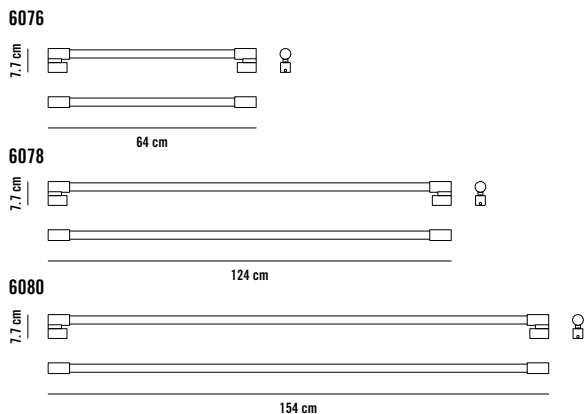

GENERAL DIMENSIONS

ELECTRICAL CHARACTERISTICS

Safety class Class II
Light source LED
LED type T8
Rated input wattage 1 x 7W (6076)/1 x 16W (6078)/1 x 25W (6080)
Colour Temperature 3000K
AC Voltage 220-240v
Frequency 50-60Hz
Dimmer No*

* Wireless dimming on request

FINISHES

DIMENSIONS AND PACKAGING

Body 64 x 7.7cm (6076)
124 x 7.7cm (6078)
154 x 7.7cm (6080)

Net weight 0.6kg (6076)/0.7kg (6078)/0.8kg (6080)

Box dimension/volume 10x10x70cm/0.007m³ (6076)
10x10x140cm/0.014m³ (6078)
10x10x170cm/0.017m³ (6080)

Box weight 2kg (6076)/2kg (6078)/2.2kg (6080)

MAINTENANCE

Clean with a smooth cloth. Do not use ammonia, solvents or abrasive cleaning products.