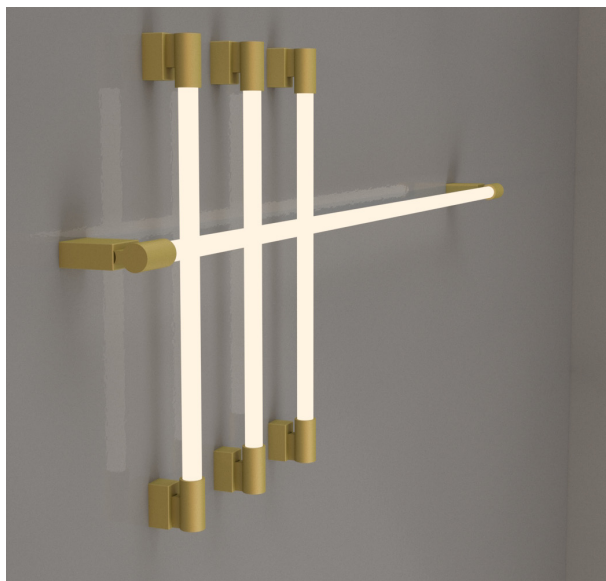

IMAGEN

DESCRIPCIÓN

Fluor es un aplique de pared y techo que reinterpreta el clásico fluorescente para llevarlo a entornos más elegantes. Gracias a los tres tamaños y dos alturas en que se presenta consigue crear múltiples combinaciones jugando con la sencillez y expresividad de la línea recta. Está fabricado con tubo LED de alta eficiencia y larga durabilidad.

Box weight 2.1kg (6077)/2.1kg (6079)/2.3kg (6081)

MAINTENANCE

Clean with a smooth cloth. Do not use ammonia, solvents or abrasive cleaning products.

IMAGE

DESCRIPTION

Fluor is a wall and ceiling light that reinterprets the classic fluorescent to bring it to more elegant settings. Thanks to the three sizes and two heights in which it is presented, it creates multiple combinations playing with the simplicity and expressiveness of the straight line. It is made with a high-efficiency and long-lasting LED tube.

IMAGE

DESCRIPTION

Fluor is a wall and ceiling light that reinterprets the classic fluorescent to bring it to more elegant settings. Thanks to the three sizes and two heights in which it is presented, it creates multiple combinations playing with the simplicity and expressiveness of the straight line. It is made with a high-efficiency and long-lasting LED tube.