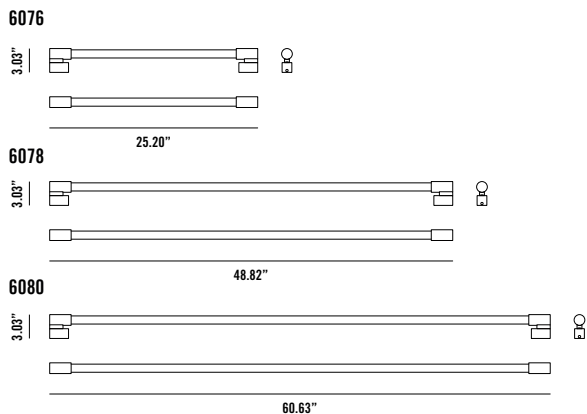

GENERAL DIMENSIONS

ELECTRICAL CHARACTERISTICS

Safety class Class II
Light source LED
LED type T8
Rated input wattage 1 x 7W (6076)/1 x 16W (6078)/1 x 25W (6080)
Colour Temperature 3000K
AC Voltage 110-120v
Frequency 50-60Hz
Dimmer No*

* Wireless dimming on request

For U.S.A / Canada contact Our North American Distributor - Zaneen Lighting contact@zaneen.com

FINISHES

DIMENSIONS AND PACKAGING

Body 25.20" x 3.03" (6076)
48.82" x 3.03" (6078)
60.63" x 3.03" (6080)

Net weight 0.6kg (6076)/0.7kg (6078)/0.8kg (6080)

Box dimension/volume 3.94"x 3.94"x27.56"/0.007m³ (6076)
3.94"x 3.94"x55.12"/0.014m³ (6078)
3.94"x 3.94"x66.93"/0.017m³ (6080)

Box weight 2kg (6076)/2kg (6078)/2.2kg (6080)

MAINTENANCE

Clean with a smooth cloth. Do not use ammonia, solvents or abrasive cleaning products.