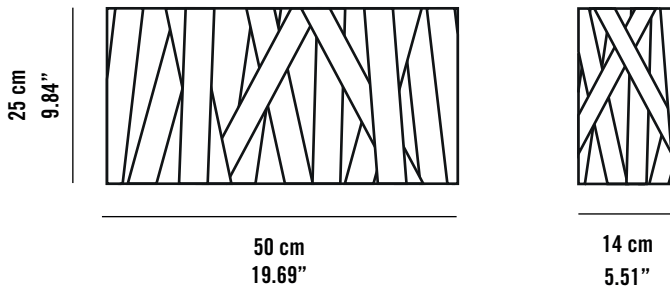

fambuena

Craft Lighting Heart

DRESS

9024

9025

9031