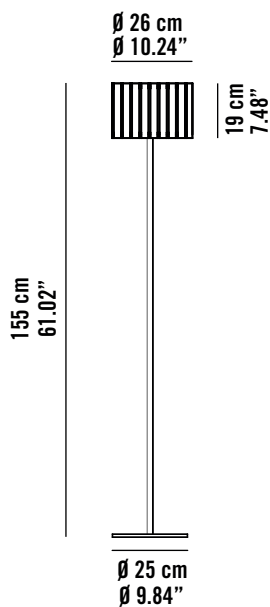

fambuena

Craft Lighting Heart

6023

6024

6025