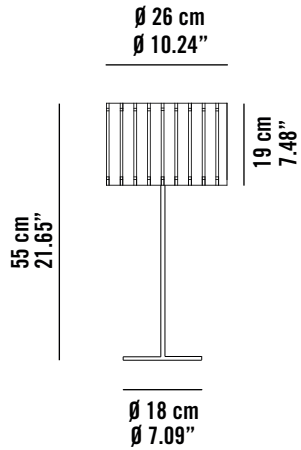

fambuena

Craft Lighting Heart

6028

6027

6026