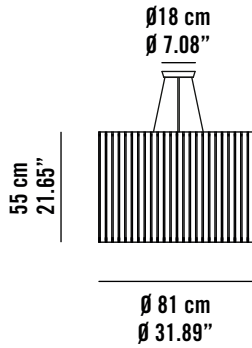

fambuena

Craft Lighting Heart

6017