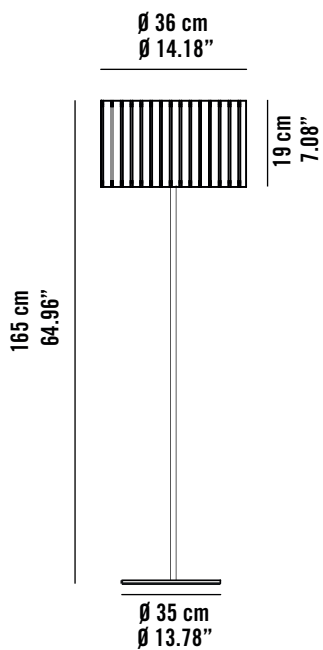

fambuena

Craft Lighting Heart

6023