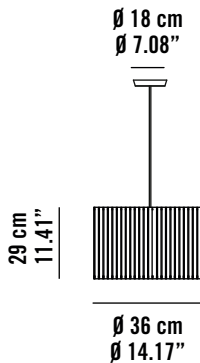

fambuena

Craft Lighting Heart

6017

6018

6019

6020

6021