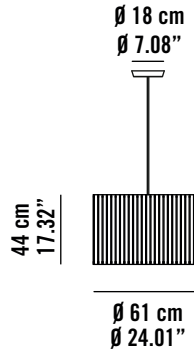

fambuena

Craft Lighting Heart

6017

6018

6019

6020

6021