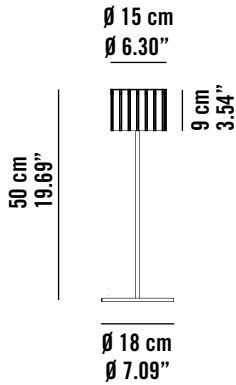

fambuena

Craft Lighting Heart

6028