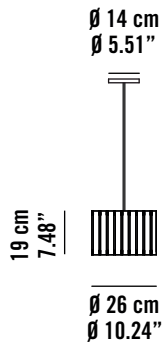

fambuena

Craft Lighting Heart

6017

6018

6019

6020

6021