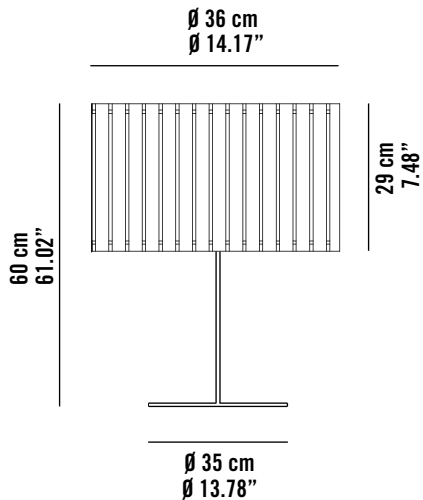

fambuena

Craft Lighting Heart

6028

6027

6026