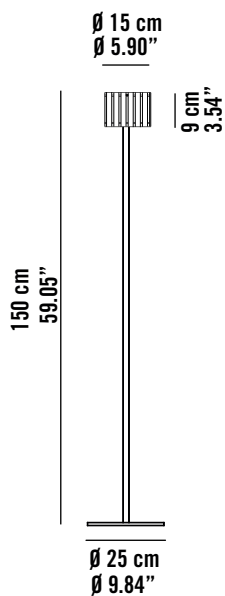

fambuena

Craft Lighting Heart

6023

6024

6025