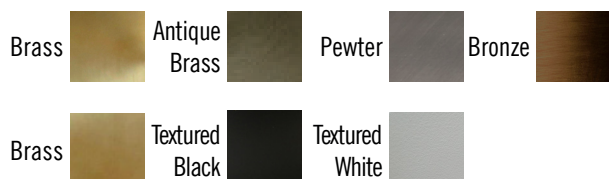

FINISHES

DIMENSIONS AND PACKAGING

Body	15X55cm
Net weight	1.15kg
Box dimension	30x70x20cm
Box volume	0.018m³
Box weight	3.15kg

MAINTENANCE

Clean with a smooth cloth. Do not use ammonia, solvents or abrasive cleaning products.