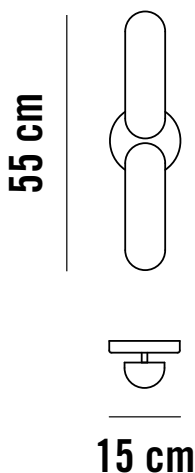

COTAS GENERALES