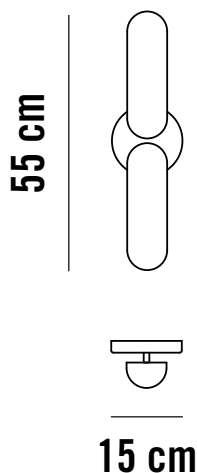

GENERAL DIMENSIONS

ELECTRICAL CHARACTERISTICS

Safety class	Class I
Light source	LED
LED type	G9
Rated input wattage	2 x 4W
Colour Temperature	2700K
AC Voltage	220-240v
Frequency	50-60Hz
Dimmer <i>(Subject to dimmable light bulb*)</i>	TRIAC <i>(phase cut)</i> DALI on request

* Light bulb not included