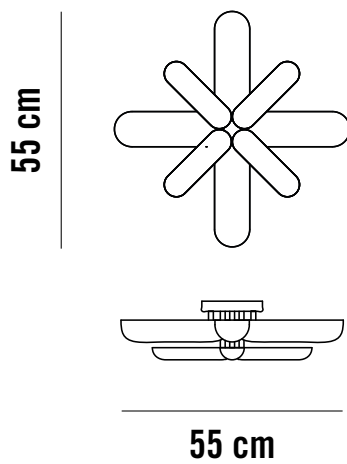

GENERAL DIMENSIONS

ELECTRICAL CHARACTERISTICS

Safety class	Class I
Light source	LED
LED type	G9
Rated input wattage	8 x 4W
Colour Temperature	2700K
AC Voltage	220-240v
Frequency	50-60Hz
Dimmer <i>(Subject to dimmable light bulb*)</i>	TRIAC <i>(phase cut)</i> DALI on request

* Light bulb not included