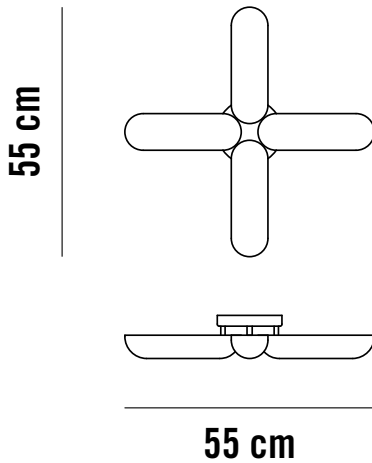

GENERAL DIMENSIONS

ELECTRICAL CHARACTERISTICS

Safety class	Class I
Light source	LED
LED type	G9
Rated input wattage	4 x 4W
Colour Temperature	2700K
AC Voltage	220-240v
Frequency	50-60Hz
Dimmer <i>(Subject to dimmable light bulb*)</i>	TRIAC <i>(phase cut)</i> DALI on request

* Light bulb not included