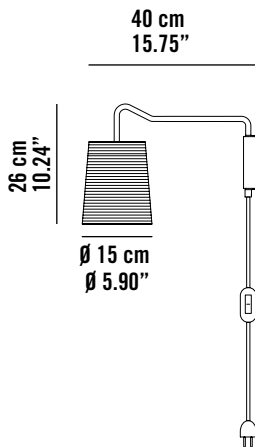

fambuena

Craft Lighting Heart

9067

9068

9069