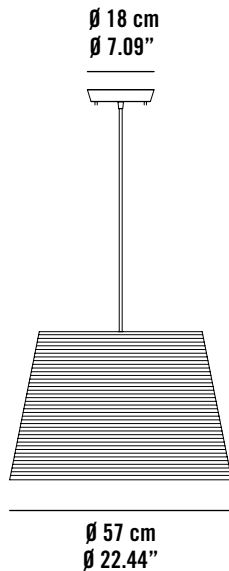

# fambuena

Craft Lighting Heart

TALI

9042

50 cm  
19.68"

9043

118 cm  
46.45"

9044

30 cm  
11.81"

∅ 25 cm  
∅ 9.84"

9045

60 cm  
23.62"

∅ 36 cm  
∅ 14.17"

9066

40 cm  
15.75"

∅ 57 cm  
∅ 22.44"