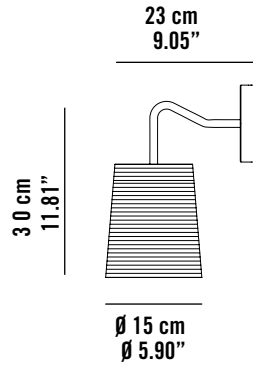

fambuena

Craft Lighting Heart

9067